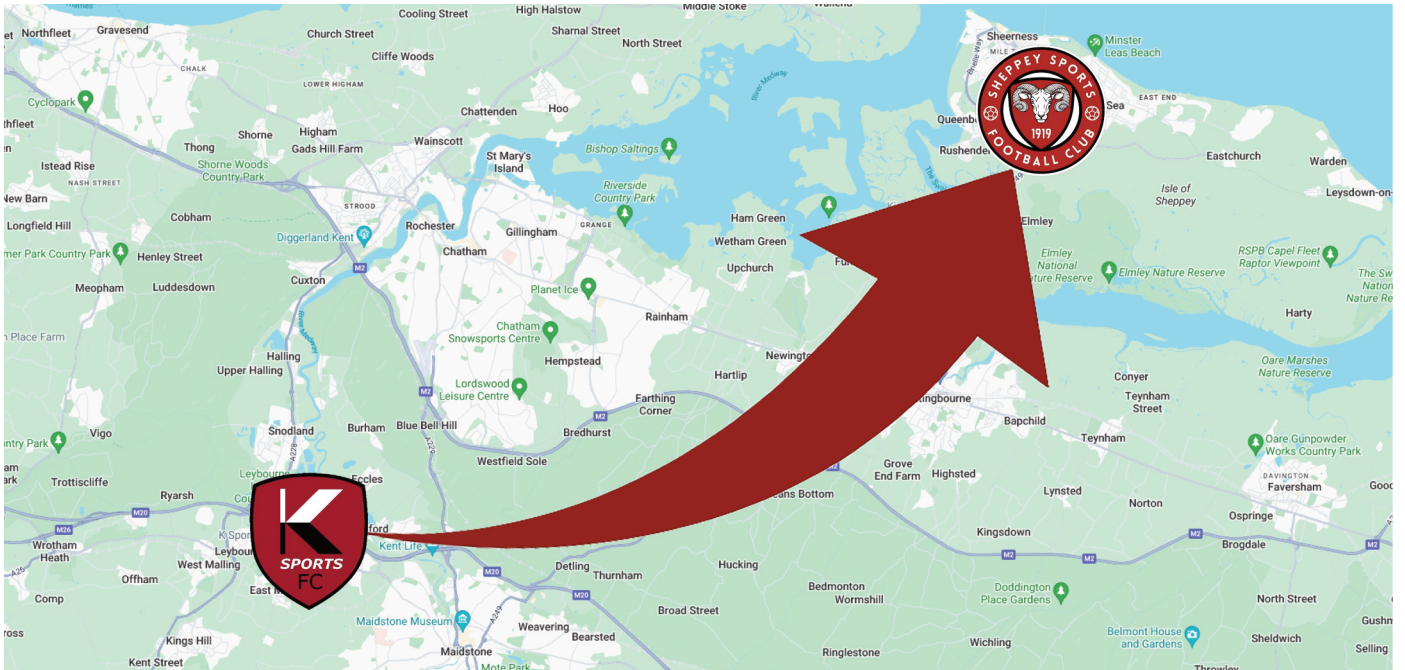

## K SPORTS FC TO RELOCATE AFTER 105 YEAR STAY AT COBDOWN SPORTS & SOCIAL CLUB

South East Counties Football League Division One side K Sports Football Club have announced plans to leave Cobdown Sports & Social Club after 105 years as they prepare to move to the Isle of Sheppey next season, renaming the club Sheppey Sports Football Club.